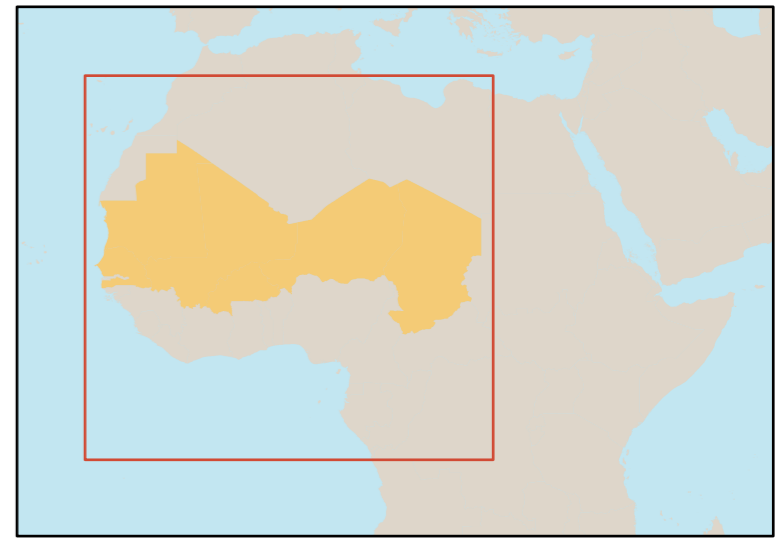

Présence du CICR au Sahel

Présence CICR

- Délégation régionale
- Délégation
- Sous-délégation
- Bureau
- Antenne

Pays du Sahel

Data Sources: ICRC presence, Borders and Contested territories
Name: OUG2200708_BF_GEN_PresenceCICRSahel_A3L_28092022
Prepared by: Yembi KIENDREBEOGO
Validated by: Wendgouda Priva KABRE
Date: 05.10.2022
Coordinate System: WGS 1984 Web Mercator (auxiliary sphere)
Use: Internal

The boundaries, names and designations used in this report do not imply official endorsement, nor express a political opinion on the part of the ICRC, and are without prejudice to claims of sovereignty over the territories mentioned