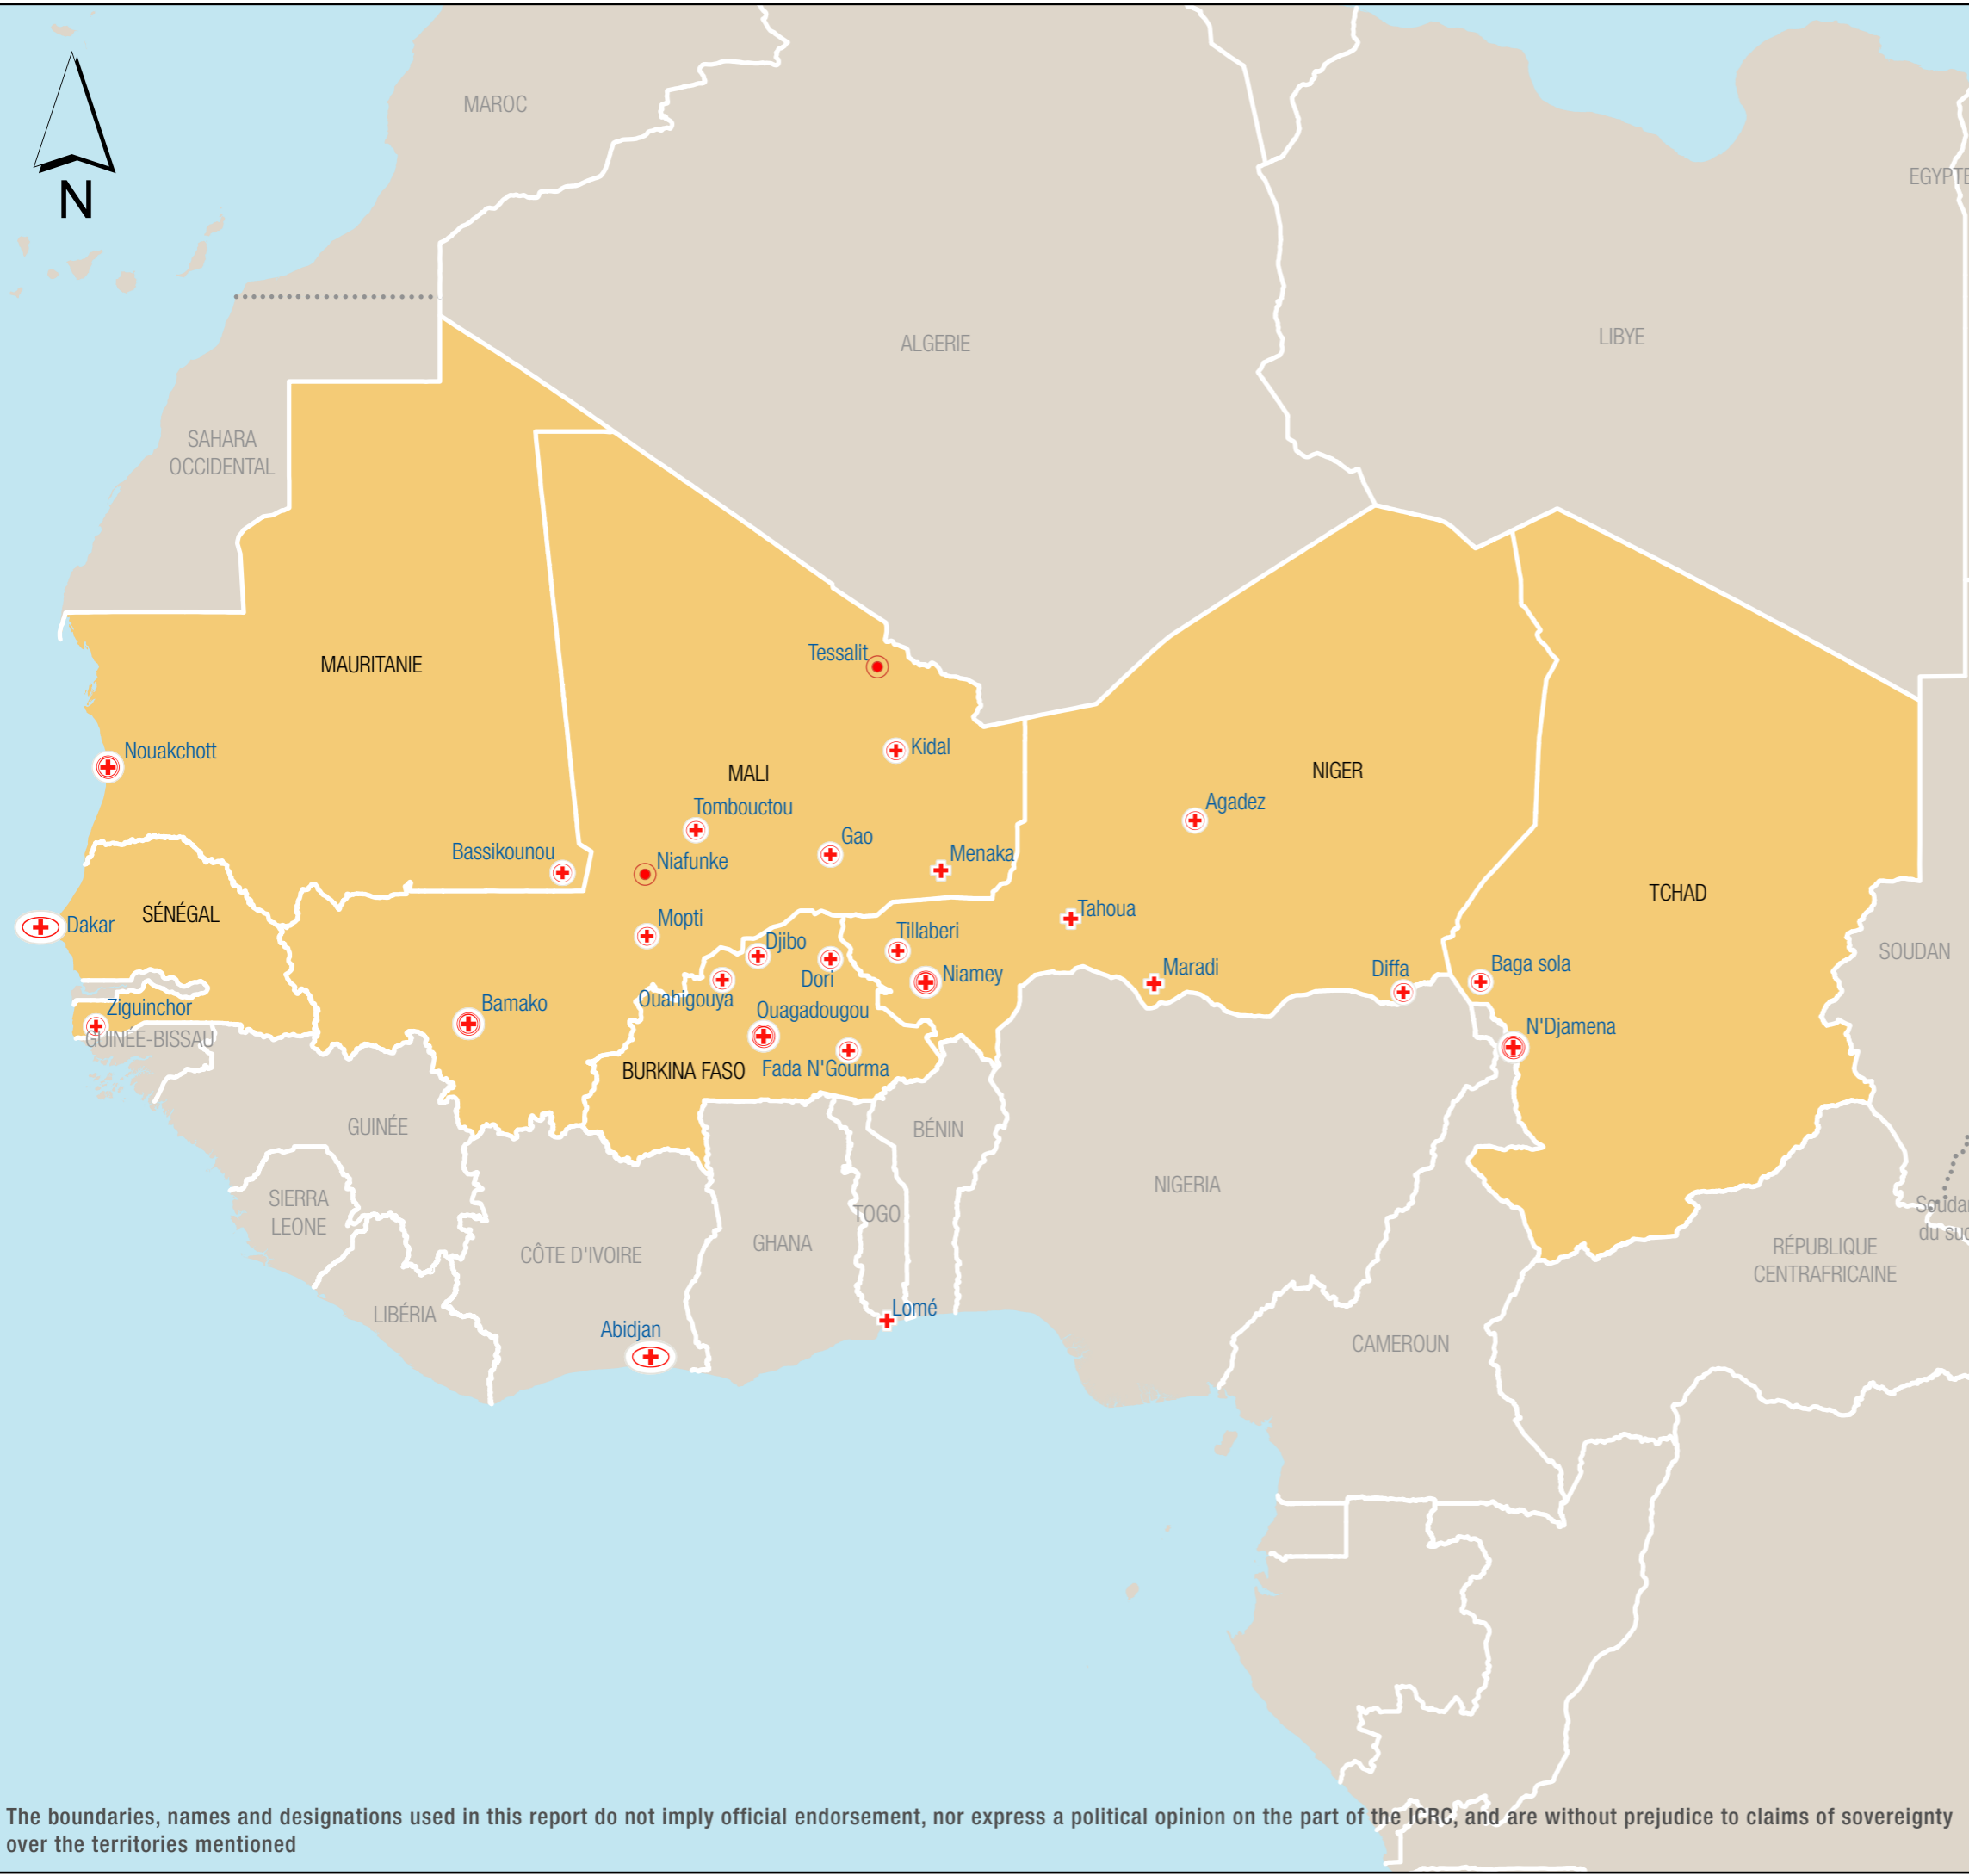

Présence du CICR au Sahel

Présence CICR

- Délégation régionale
- Délégation
- Sous-délégation
- Bureau
- Antenne

Pays du Sahel

Data Sources: ICRC presence, Borders and Contested territories
Name: OUG2200708_BF_GEN_PresenceCICRSahel_A3L_28092022
Prepared by: Yembi KIENDREBEOGO
Validated by: Wendgouda Priva KABRE
Date: 05.10.2022
Coordinate System: WGS 1984 Web Mercator (auxiliary sphere)
Use: Internal

The boundaries, names and designations used in this report do not imply official endorsement, nor express a political opinion on the part of the ICRC, and are without prejudice to claims of sovereignty over the territories mentioned